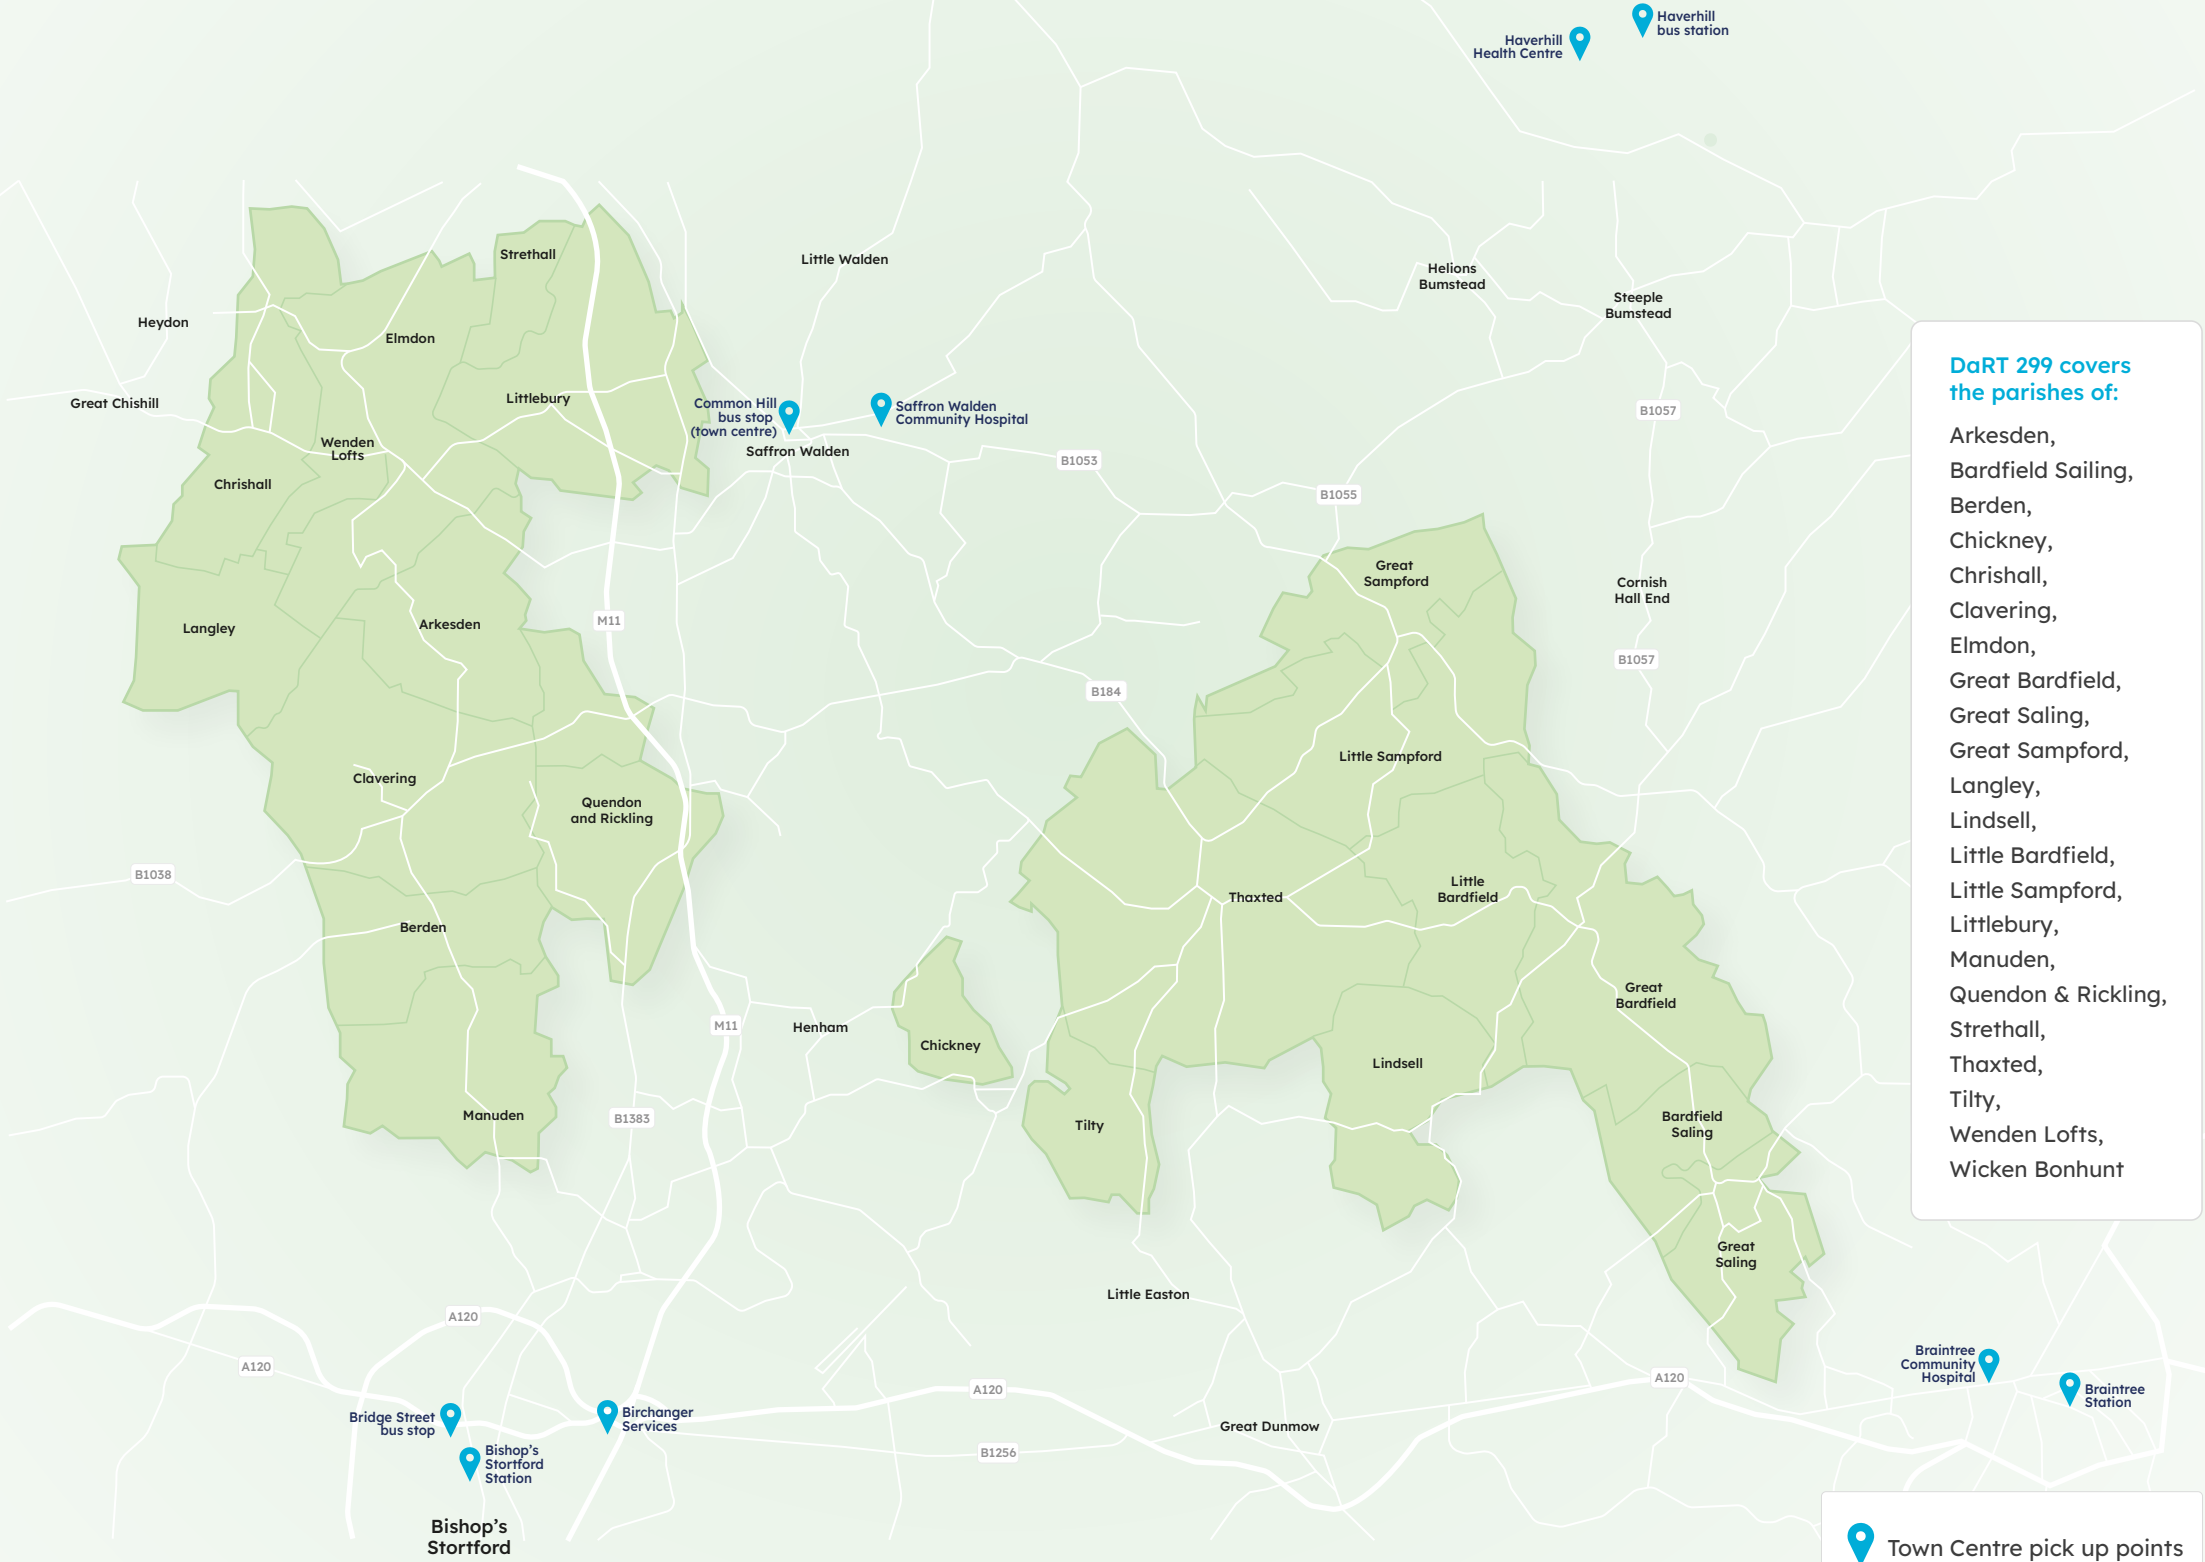

DaRT 299 Zone Map

Valid from Sunday 28th July 2024

DaRT 299 covers the parishes of:

- Arkesden,
- Bardfield Sailing,
- Berden,
- Chickney,
- Chrishall,
- Clavering,
- Elmdon,
- Great Bardfield,
- Great Saling,
- Great Sampford,
- Langley,
- Lindsell,
- Little Bardfield,
- Little Sampford,
- Littlebury,
- Manuden,
- Quendon & Rickling,
- Strethall,
- Thaxted,
- Tilty,
- Wenden Lofts,
- Wicken Bonhunt

 Town Centre pick up points